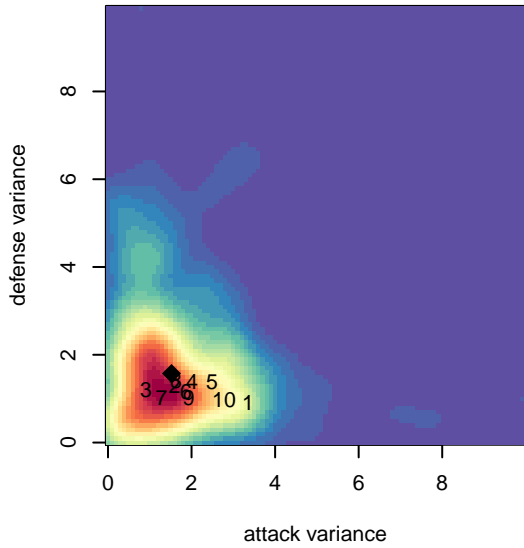

# ISC Gunners A B01

Issaquah SC  
 Issaquah, WA  
 B01 total strength=1747  
 attack=23.48 defense=30.18  
 fall league = PSPL WNPL U17

alt names used:  
 ISC Gunners B01A  
 ISC Gunners B01A  
 ISC GUNNERS FC ISC GUNNERS B01 A  
 ISC GUNNERS FC ISC GUNNERS B01 A (WA  
 ISC GUNNERS FC ISC GUNNERS B01 A (WA  
 ISC GUNNERS FC ISC GUNNERS B01 A (WA  
 ISC Gunners B01A  
 ISC Gunners B01A  
 ISC Gunners B01A

**ISC Gunners A B01**  
 Dots are actual minus expected GF (blue circles) and GA (red triangles).  
 Blue line is smoothed change in attack strength. Red is smoothed change in defense strength.

**attack and defense variance (black dot)  
relative to other teams  
and top 10 in region**