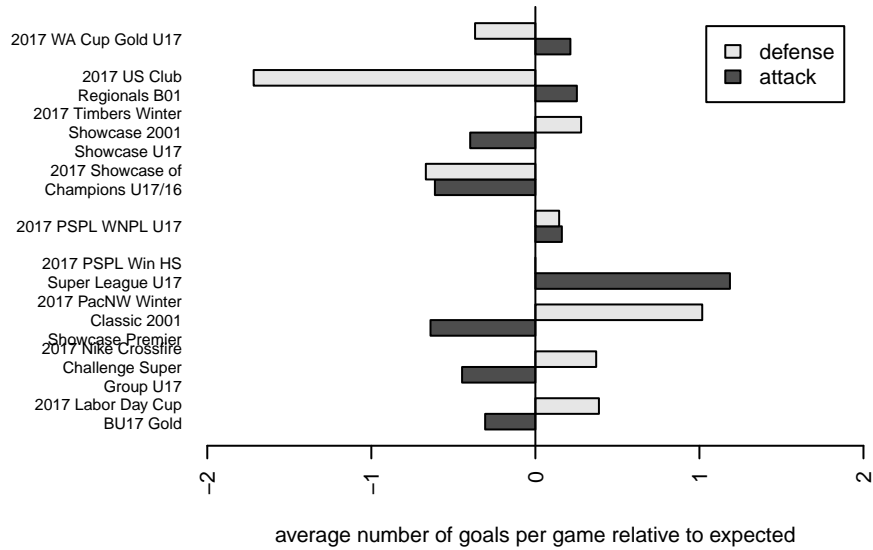

Performance relative to 13 month average