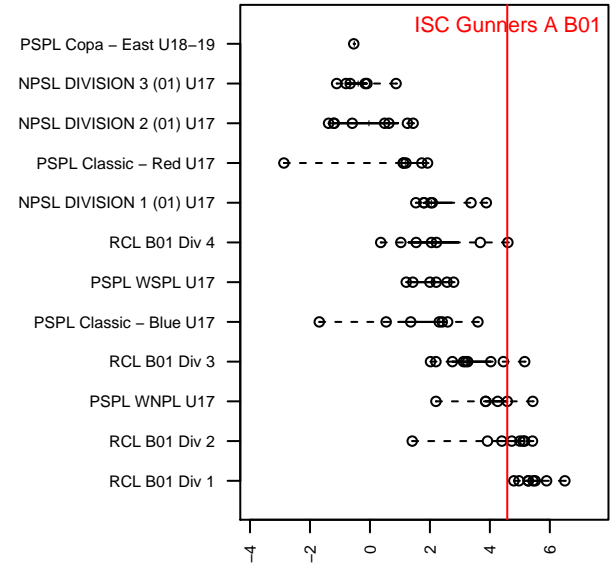

**attack and defense rating
relative to others at age
and all opponents in last 13 months**