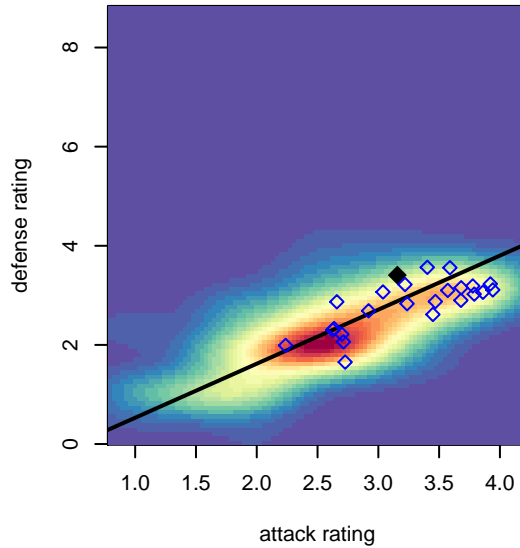

**attack and defense rating
relative to others at age
and all opponents in last 13 months**