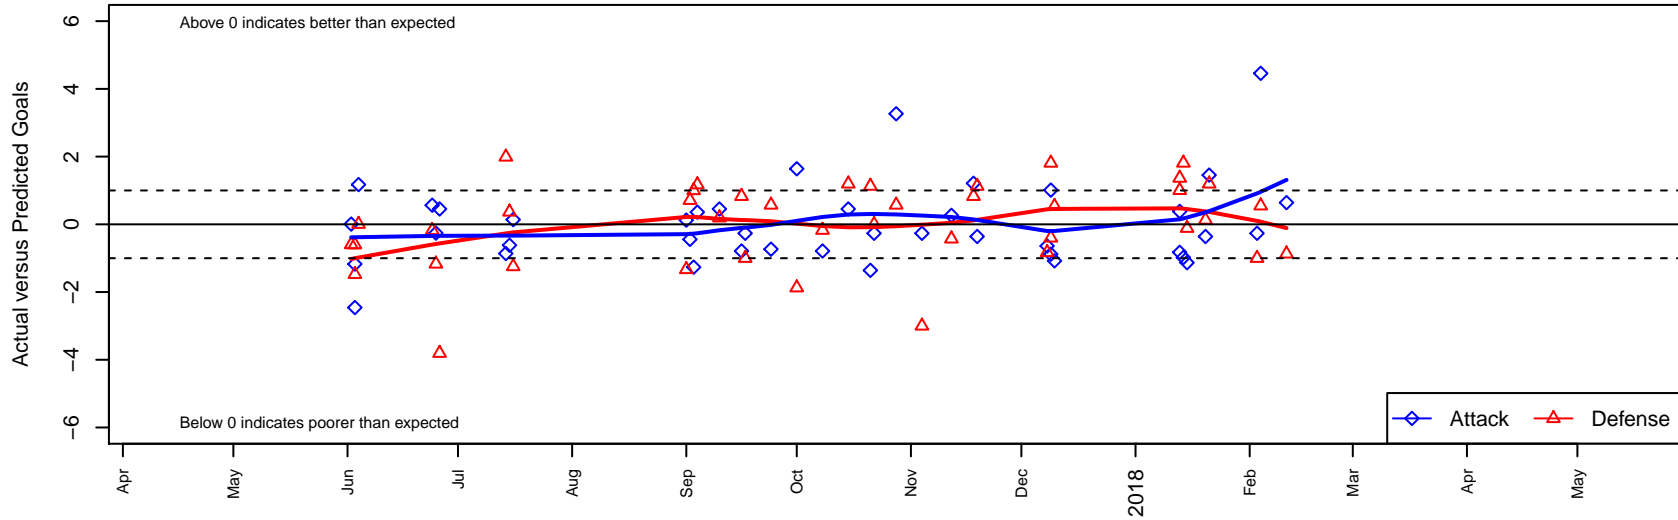

# ISC Gunners A B01

Issaquah SC  
 Issaquah, WA  
 B01 total strength=1747  
 attack=23.48 defense=30.18  
 fall league = PSPL WNPL U17

alt names used:  
 ISC Gunners B01A  
 ISC Gunners B01A  
 ISC GUNNERS FC ISC GUNNERS B01 A  
 ISC GUNNERS FC ISC GUNNERS B01 A (WA  
 ISC GUNNERS FC ISC GUNNERS B01 A (WA  
 ISC GUNNERS FC ISC GUNNERS B01 A (WA  
 ISC Gunners B01A  
 ISC Gunners B01A  
 ISC Gunners B01A

**ISC Gunners A B01**  
 Dots are actual minus expected GF (blue circles) and GA (red triangles).  
 Blue line is smoothed change in attack strength. Red is smoothed change in defense strength.

**attack and defense variance (black dot)  
relative to other teams  
and top 10 in region**