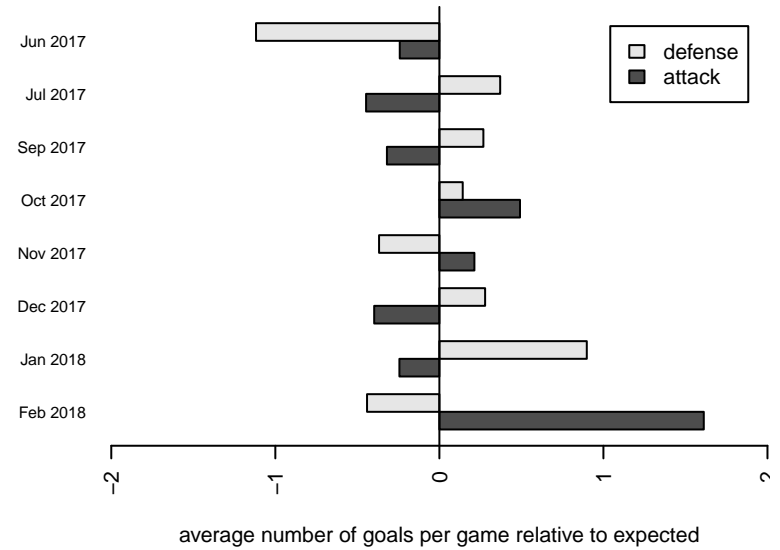

Performance relative to 13 month average